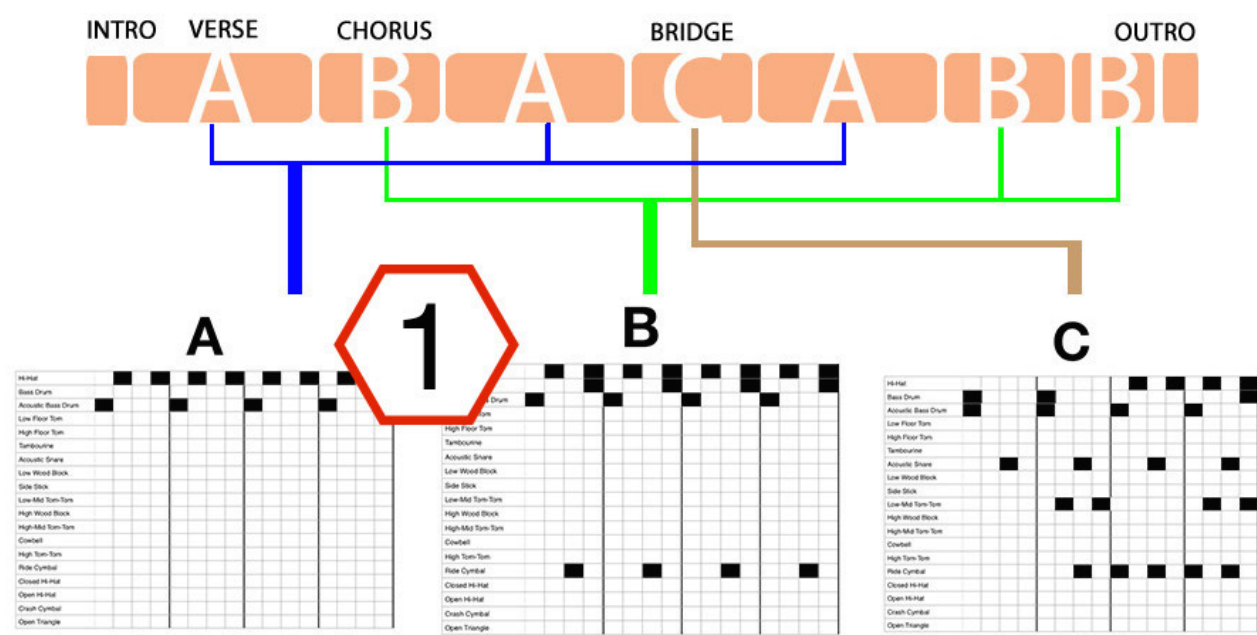

BEAT CONNECTION - CHEAT SHEET

SONG STRUCTURE

SESSION VIEW

ARRANGEMENT VIEW