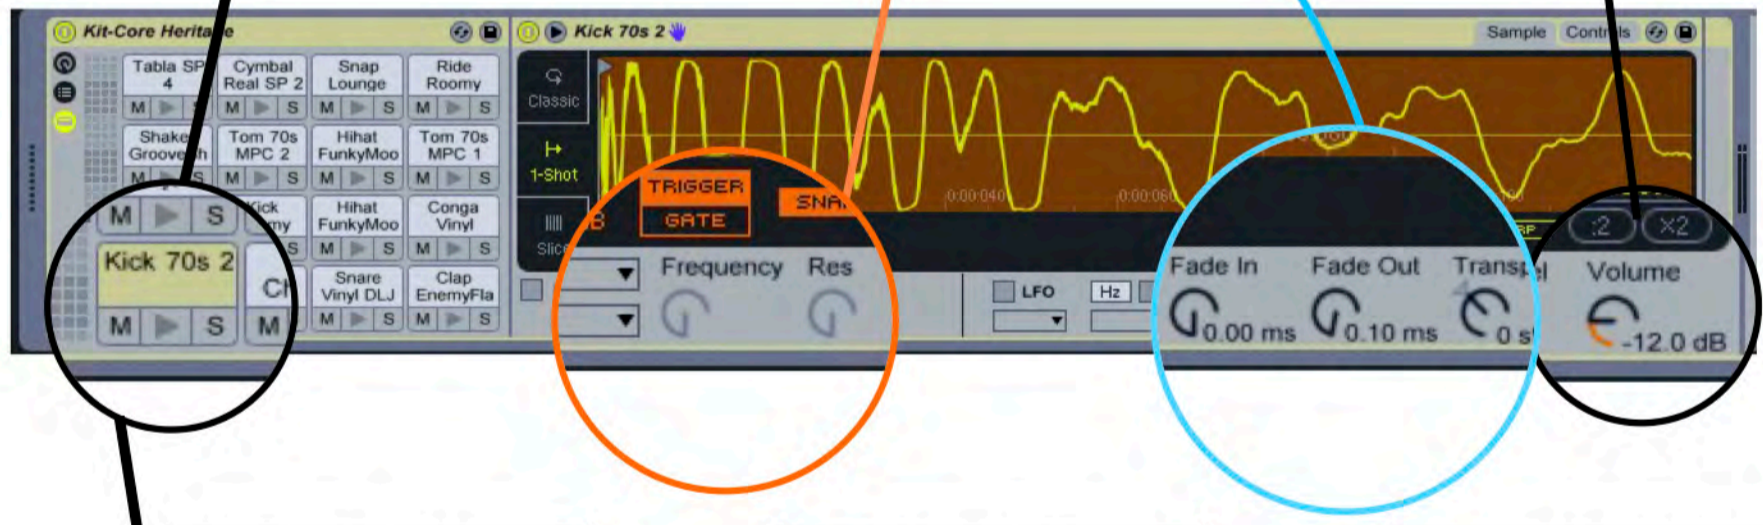

# BEATCONNECTION - CHEAT SHEET

1. Drum Sound

2. Decay & Pitch

3. Drum Filter

4. Drum Volume

5. Step Sequencer